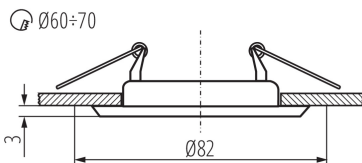

37154 ARGUS II CT-2114-G

Ring for spotlight fittings

5905339371546

Kanlux ARGUS II are decorative rings that reproduce the popular Kanlux ARGUS eyes. The variety of shapes and colors means that every classic lover will find something for themselves. We can use a lampholder that will fit a GU10 or Gx5.3 base, which allows the use of light sources tailored to the prepared installation.

GENERAL DATA:

Colour: gold

Necessity of using self-shielding lamps : yes

Place of assembly: Recessed mount in the ceiling

Place of application : Indoors

Minimum distance from the illuminated object : 0,5m

Decorative ring without a ceramic frame : yes

The product is not suitable to be covered with a heat-insulating material: yes

Height [mm]: 34

Diameter [mm]: 82

Assembly hole [mm]: Ø60-70

TECHNICAL DATA:

Rated voltage [V]: 12 AC; 12 DC; 220-240 AC

Maximum power [W]: max 10

Class of protection against electric shock : II/III

Light source : MR16/PAR16

Light source included: no

Cap: Gx5,3/GU10

Ambient temperature range to which the product can be exposed : 5÷25

Enclosure material: steel

Lighting-fixture angle regulation : none

IP class: 20

LOGISTIC DATA:

Unit of measurement: unit

Packaging method : 50

Number of units in the secondary packaging : 1

Number of units in the packaging : 50

Net unit weight [g] : 44

Grammage [g] : 70

Length of a unit pack [cm] : 8.5

Width of a unit pack [cm] : 4.5

Height of a unit pack [cm] : 8.5

Weight of a cardboard box [kg] : 3.5