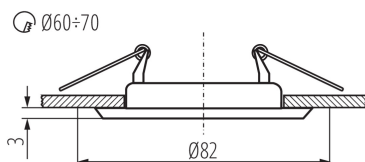

37155 ARGUS II CT-2114-GM

Ring for spotlight fittings

5905339371553

Kanlux ARGUS II are decorative rings that reproduce the popular Kanlux ARGUS eyes. The variety of shapes and colors means that every classic lover will find something for themselves. We can use a lampholder that will fit a GU10 or Gx5.3 base, which allows the use of light sources tailored to the prepared installation.

GENERAL DATA:

Colour: graphite

Necessity of using self-shielding lamps : yes

Place of assembly: Recessed mount in the ceiling

Place of application : Indoors

Minimum distance from the illuminated object : 0,5m

Decorative ring without a ceramic frame : yes

The product is not suitable to be covered with a heat-insulating material: yes

Height [mm]: 34

Diameter [mm]: 82

Assembly hole [mm]: Ø60-70

TECHNICAL DATA:

Rated voltage [V]: 12 AC; 12 DC; 220-240 AC

Maximum power [W]: max 10

Class of protection against electric shock : II/III

Light source : MR16/PAR16

Light source included: no

Cap: Gx5,3/GU10

Ambient temperature range to which the product can be exposed : 5÷25

Enclosure material: steel

Lighting-fixture angle regulation : none

IP class: 20

LOGISTIC DATA:

Unit of measurement: unit

Packaging method : 50

Number of units in the secondary packaging : 1

Number of units in the packaging : 50

Net unit weight [g] : 44

Grammage [g] : 70

Length of a unit pack [cm] : 8.5

Width of a unit pack [cm] : 4.5

Height of a unit pack [cm] : 8.5

Weight of a cardboard box [kg] : 3.5