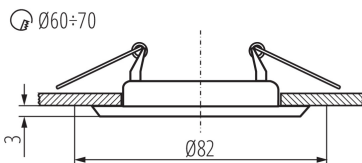

37156 ARGUS II CT-2114-W

Ring for spotlight fittings

5905339371560

Kanlux ARGUS II are decorative rings that reproduce the popular Kanlux ARGUS eyes. The variety of shapes and colors means that every classic lover will find something for themselves. We can use a lampholder that will fit a GU10 or Gx5.3 base, which allows the use of light sources tailored to the prepared installation.

GENERAL DATA:

Colour: white

Necessity of using self-shielding lamps: yes

Place of assembly: Recessed mount in the ceiling

Place of application: Indoors

Minimum distance from the illuminated object: 0,5m

Decorative ring without a ceramic frame: yes

The product is not suitable to be covered with a heat-insulating material: yes

Height [mm]: 34

Diameter [mm]: 82

Assembly hole [mm]: Ø60-70

TECHNICAL DATA:

Rated voltage [V]: 12 AC; 12 DC; 220-240 AC

Maximum power [W]: max 10

Class of protection against electric shock: II/III

Light source: MR16/PAR16

Light source included: no

Cap: Gx5,3/GU10

Ambient temperature range to which the product can be exposed: 5÷25

Enclosure material: steel

Lighting-fixture angle regulation: none

IP class: 20

LOGISTIC DATA:

Unit of measurement: unit

Packaging method: 50

Number of units in the secondary packaging: 1

Number of units in the packaging: 50

Net unit weight [g]: 44

Grammage [g]: 70

Length of a unit pack [cm]: 8.5

Width of a unit pack [cm]: 4.5

Height of a unit pack [cm]: 8.5

Weight of a cardboard box [kg]: 3.5