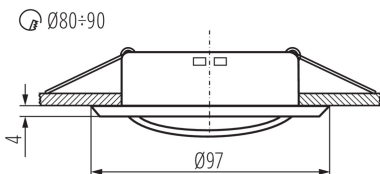

## 37158 ARGUS II CT-2115-BR/M

Ring for spotlight fittings

5905339371584

Kanlux ARGUS II are decorative rings that reproduce the popular Kanlux ARGUS eyes. The variety of shapes and colors means that every classic lover will find something for themselves. We can use a lampholder that will fit a GU10 or Gx5.3 base, which allows the use of light sources tailored to the prepared installation.

### GENERAL DATA:

**Colour:** matt brass  
**Necessity of using self-shielding lamps :** yes  
**Place of assembly:** Recessed mount in the ceiling  
**Place of application:** Indoors  
**Minimum distance from the illuminated object :** 0,5m  
**Decorative ring without a ceramic frame :** yes  
**The product is not suitable to be covered with a heat-insulating material:** yes  
**Height [mm]:** 24  
**Diameter [mm]:** 97  
**Assembly hole [mm]:** Ø80-90