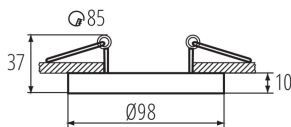

37165 TINY BORD DTO-B

Ring for spotlight fittings

5905339371652

Kanlux TINY BORD is a mini version of the popular Kanlux MINI BORD surface-mounted fixtures. Like the Kanlux MINI BORD family, Kanlux TINY BORD is a decorative ring, flush-mounted. Kanlux TINY BORD guarantee unique lighting that allows you to highlight selected elements of the room's design and create a pleasant atmosphere. The modern and simple design makes the rings suitable for both residential and commercial interiors. We have several color combinations to choose from, the models with a gold ring deserve special attention.

GENERAL DATA:

Colour: black

Place of assembly: Recessed mount in the ceiling

Place of application: Indoors

Minimum distance from the illuminated object: 0,5m

Decorative ring without a ceramic frame: yes

The product is not suitable to be covered with a heat-insulating material: yes

Height [mm]: 37

Diameter [mm]: 98

Assembly hole [mm]: Ø85

TECHNICAL DATA:

Rated voltage [V]: 12 AC; 12 DC; 220-240 AC

Maximum power [W]: max 10

Class of protection against electric shock: II/III

Light source: MR16/PAR16