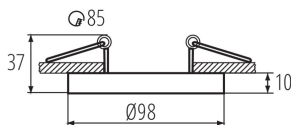

## 37166 TINY BORD DTO-B/G

Ring for spotlight fittings

5905339371669

Kanlux TINY BORD is a mini version of the popular Kanlux MINI BORD surface-mounted fixtures. Like the Kanlux MINI BORD family, Kanlux TINY BORD is a decorative ring, flush-mounted. Kanlux TINY BORD guarantee unique lighting that allows you to highlight selected elements of the room's design and create a pleasant atmosphere. The modern and simple design makes the rings suitable for both residential and commercial interiors. We have several color combinations to choose from, the models with a gold ring deserve special attention.

### GENERAL DATA:

**Colour:** black/gold  
**Place of assembly:** Recessed mount in the ceiling  
**Place of application:** Indoors  
**Minimum distance from the illuminated object:** 0,5m  
**Decorative ring without a ceramic frame:** yes  
**The product is not suitable to be covered with a heat-insulating material:** yes  
**Height [mm]:** 37  
**Diameter [mm]:** 98  
**Assembly hole [mm]:** Ø85