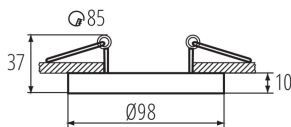

37167 TINY BORD DTO-W

Ring for spotlight fittings

5905339371676

Kanlux TINY BORD is a mini version of the popular Kanlux MINI BORD surface-mounted fixtures. Like the Kanlux MINI BORD family, Kanlux TINY BORD is a decorative ring, flush-mounted. Kanlux TINY BORD guarantee unique lighting that allows you to highlight selected elements of the room's design and create a pleasant atmosphere. The modern and simple design makes the rings suitable for both residential and commercial interiors. We have several color combinations to choose from, the models with a gold ring deserve special attention.

GENERAL DATA:

Colour: white

Place of assembly: Recessed mount in the ceiling

Place of application: Indoors

Minimum distance from the illuminated object: 0,5m

Decorative ring without a ceramic frame: yes

The product is not suitable to be covered with a heat-insulating material: yes

Height [mm]: 37

Diameter [mm]: 98

Assembly hole [mm]: Ø85

TECHNICAL DATA:

Rated voltage [V]: 12 AC; 12 DC; 220-240 AC

Maximum power [W]: max 10

Class of protection against electric shock: II/III

Light source: MR16/PAR16