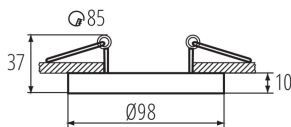

37168 TINY BORD DTO-W/G

Ring for spotlight fittings

5905339371683

Kanlux TINY BORD is a mini version of the popular Kanlux MINI BORD surface-mounted fixtures. Like the Kanlux MINI BORD family, Kanlux TINY BORD is a decorative ring, flush-mounted. Kanlux TINY BORD guarantee unique lighting that allows you to highlight selected elements of the room's design and create a pleasant atmosphere. The modern and simple design makes the rings suitable for both residential and commercial interiors. We have several color combinations to choose from, the models with a gold ring deserve special attention.

GENERAL DATA:

Colour: white / gold

Place of assembly: Recessed mount in the ceiling

Place of application: Indoors

Minimum distance from the illuminated object: 0,5m

Decorative ring without a ceramic frame: yes

The product is not suitable to be covered with a heat-insulating material: yes

Height [mm]: 37

Diameter [mm]: 98

Assembly hole [mm]: Ø85

TECHNICAL DATA:

Rated voltage [V]: 12 AC; 12 DC; 220-240 AC

Maximum power [W]: max 10