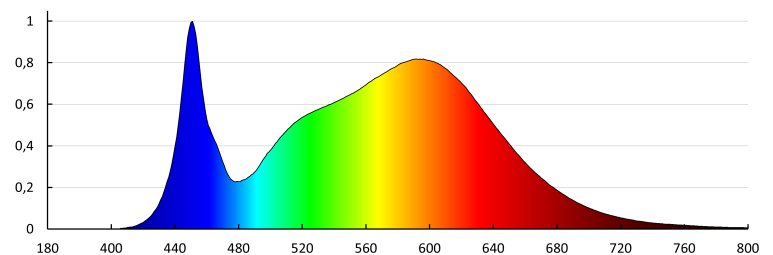

BLINGO		
		BLINGO 34W 4080 120NW	BLINGO U34W 4080 120N	BLINGO 38W 4560 120NW
ACCESSORIES	index	37174	37175	37177
SPN PANEL 120	37336	v	v	v
CLIPS PANEL 120	37338	v	v	v
ADTR 12030 B	27614	v	v	v
ADTR 12030 SR	27612	v	v	v
ADTR 12030 W	27611	v	v	v
ADTR-H 12030 B	33391	v	v	v
ADTR-H 12030 SR	33392	v	v	v
ADTR-H 12030 W	33390	v	v	v

Ambient temperature range to which the product can be exposed: 5÷25

Shade type: microprismatic

Enclosure material: steel

Panel/frame material: steel

Range of sections of wires used [mm²]: 1-2,5

IP class: 20

UGR: <19

LOGISTIC DATA:

Unit of measurement: unit

Packaging method: 5

Number of units in the secondary packaging: 1

Number of units in the packaging: 5

Net unit weight [g]: 1626

Grammage [g]: 2118

Length of a unit pack [cm]: 120.5

Width of a unit pack [cm]: 3

Height of a unit pack [cm]: 31

Weight of a cardboard box [kg]: 10.59

Width of a cardboard box [cm]: 16.5

Height of a cardboard box [cm]: 33

Length of a cardboard box [cm]: 121.5

Volume of a cardboard box [m³]: 0.066157

ADDITIONAL INFORMATION:

- 5 years Warranty under the terms of the warranty statement, available on our website