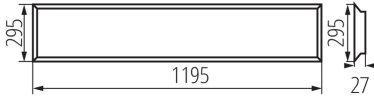

37175 BLINGO U34W 4080 120N

Recessed-mounted LED panel