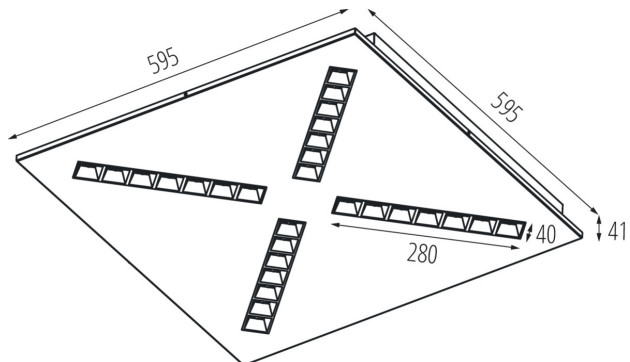

Oprawa LED podtynkowa