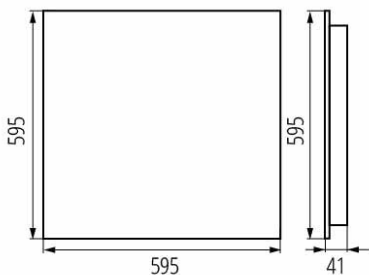

Oprawa LED podtynkowa

5905339371812

GENERAL DATA:

Colour: white

Place of assembly: Recessed mount in the ceiling

Place of application: Indoors

Minimum distance from the illuminated object : 0,5m

Compatible with a dimmer: no

The product is not suitable to be covered with a heat-insulating material: yes

Length [mm]: 595

Width [mm]: 595

Height [mm]: 41

Integrated LED light source : yes

TECHNICAL DATA:

Rated voltage [V]: 220-240 AC

Rated frequency [Hz]: 50

Maximum power [W]: 31

Class of protection against electric shock : I

Lampshade material: plastic

Diode type: LED SMD

Luminous flux of the light fitting [lm]: 4200

Colour temperature: Warm white

Number of on/off cycles: ≥30000

Lighting angle [°]: 80

Luminous efficiency of the lamp [lm/W]: 135

Ambient temperature range to which the product can be exposed: 5÷25

Shade type: louvre / white

Enclosure material: Metal