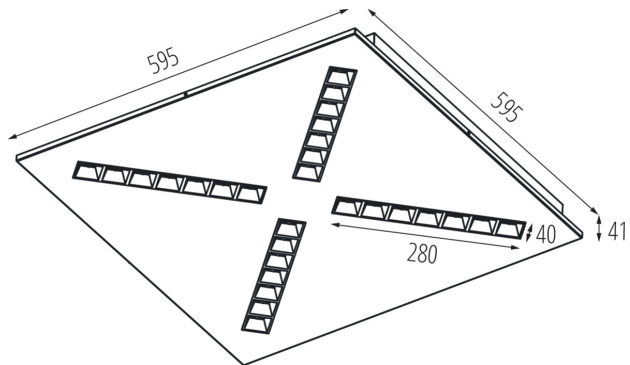

Oprawa LED podtynkowa