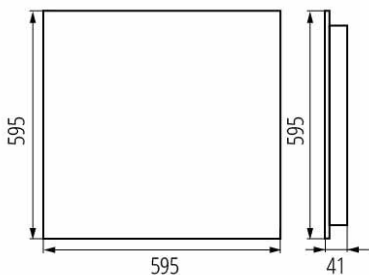

Oprawa LED podtynkowa

5905339371836

GENERAL DATA:

Colour: white

Place of assembly: Recessed mount in the ceiling

Place of application: Indoors

Minimum distance from the illuminated object : 0,5m

Compatible with a dimmer: no

The product is not suitable to be covered with a heat-insulating material: yes

Length [mm]: 595

Width [mm]: 595

Height [mm]: 41

Integrated LED light source : yes

TECHNICAL DATA:

Rated voltage [V]: 220-240 AC

Rated frequency [Hz]: 50

Maximum power [W]: 47

Class of protection against electric shock : I

Lampshade material: plastic

Diode type: LED SMD

Luminous flux of the light fitting [lm]: 5950

Colour temperature: Warm white

Number of on/off cycles : ≥30000

Lighting angle [°]: 80

Luminous efficiency of the lamp [lm/W]: 127

Ambient temperature range to which the product can be exposed: 5÷25

Shade type: louvre / white

Enclosure material: Metal