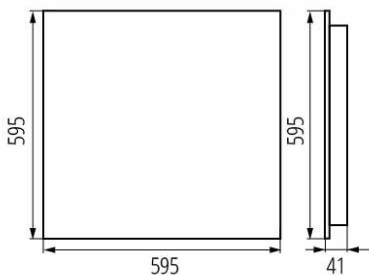

Oprawa LED podtynkowa

5905339371843

GENERAL DATA:

Colour: white

Place of assembly: Recessed mount in the ceiling

Place of application: Indoors

Minimum distance from the illuminated object : 0,5m

Compatible with a dimmer: no

The product is not suitable to be covered with a heat-insulating material: yes

Length [mm]: 595

Width [mm]: 595

Height [mm]: 41

Integrated LED light source : yes

TECHNICAL DATA:

Rated voltage [V]: 220-240 AC

Rated frequency [Hz]: 50

Maximum power [W]: 22

Class of protection against electric shock : I

Lampshade material: plastic

Diode type: LED SMD

Luminous flux of the light fitting [lm]: 3150

Colour temperature: neutral warm white

Number of on/off cycles: ≥30000

Lighting angle [°]: 80

Luminous efficiency of the lamp [lm/W]: 143

Ambient temperature range to which the product can be exposed: 5÷25

Shade type: louvre / white

Enclosure material: Metal