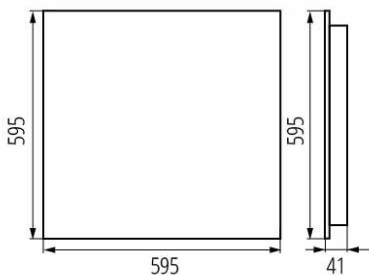

### GENERAL DATA:

**Colour:** white

**Place of assembly:** Recessed mount in the ceiling

**Place of application:** Indoors

**Minimum distance from the illuminated object :** 0,5m

**Compatible with a dimmer:** no

**The product is not suitable to be covered with a heat-insulating material:** yes

**Length [mm]:** 595

**Width [mm]:** 595

**Height [mm]:** 41

**Integrated LED light source :** yes