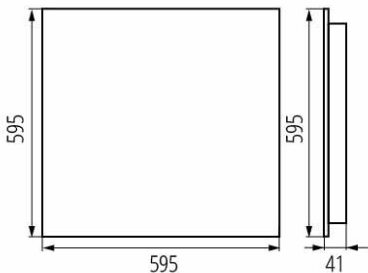

### GENERAL DATA:

**Colour:** white

**Place of assembly:** Recessed mount in the ceiling

**Place of application:** Indoors

**Minimum distance from the illuminated object :** 0,5m

**Compatible with a dimmer:** no

**The product is not suitable to be covered with a heat-insulating material:** yes

**Length [mm]:** 595

**Width [mm]:** 595

**Height [mm]:** 41

**Integrated LED light source :** yes