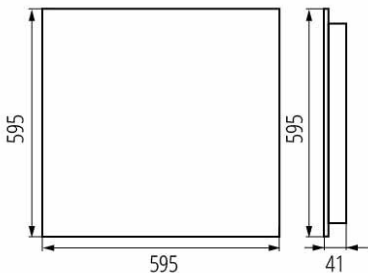

Oprawa LED podtynkowa

5905339371898

GENERAL DATA:

Colour: white

Place of assembly: Recessed mount in the ceiling

Place of application: Indoors

Minimum distance from the illuminated object : 0,5m

Compatible with a dimmer: no

The product is not suitable to be covered with a heat-insulating material: yes

Length [mm]: 595

Width [mm]: 595

Height [mm]: 41

Integrated LED light source : yes

TECHNICAL DATA:

Rated voltage [V]: 220-240 AC

Rated frequency [Hz]: 50

Maximum power [W]: 31

Class of protection against electric shock : I

Lampshade material: plastic

Diode type: LED SMD

Luminous flux of the light fitting [lm]: 4400

Colour temperature: white

Number of on/off cycles : ≥30000

Lighting angle [°]: 80

Luminous efficiency of the lamp [lm/W]: 142

Ambient temperature range to which the product can be exposed: 5÷25

Shade type: louvre / white

Enclosure material: Metal