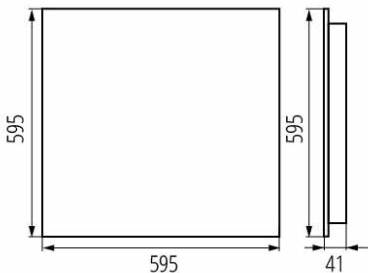

Oprawa LED podtynkowa

5905339371904

GENERAL DATA:

Colour: white

Place of assembly: Recessed mount in the ceiling

Place of application: Indoors

Minimum distance from the illuminated object : 0,5m

Compatible with a dimmer: no

The product is not suitable to be covered with a heat-insulating material: yes

Length [mm]: 595

Width [mm]: 595

Height [mm]: 41

Integrated LED light source : yes

TECHNICAL DATA:

Rated voltage [V]: 220-240 AC

Rated frequency [Hz]: 50

Maximum power [W]: 40

Class of protection against electric shock : I

Lampshade material: plastic

Diode type: LED SMD

Luminous flux of the light fitting [lm]: 5500

Colour temperature: white

Number of on/off cycles : ≥30000

Lighting angle [°]: 80

Luminous efficiency of the lamp [lm/W]: 138

Ambient temperature range to which the product can be exposed: 5÷25

Shade type: louvre / white

Enclosure material: Metal