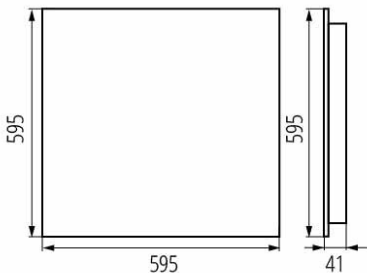

Oprawa LED podtynkowa

5905339371911

GENERAL DATA:

Colour: white

Place of assembly: Recessed mount in the ceiling

Place of application: Indoors

Minimum distance from the illuminated object : 0,5m

Compatible with a dimmer: no

The product is not suitable to be covered with a heat-insulating material: yes

Length [mm]: 595

Width [mm]: 595

Height [mm]: 41

Integrated LED light source : yes

TECHNICAL DATA:

Rated voltage [V]: 220-240 AC

Rated frequency [Hz]: 50

Maximum power [W]: 47

Class of protection against electric shock : I

Lampshade material: plastic

Diode type: LED SMD

Luminous flux of the light fitting [lm]: 6250

Colour temperature: white

Number of on/off cycles: ≥30000

Lighting angle [°]: 80

Luminous efficiency of the lamp [lm/W]: 133

Ambient temperature range to which the product can be exposed: 5÷25

Shade type: louvre / white

Enclosure material: Metal