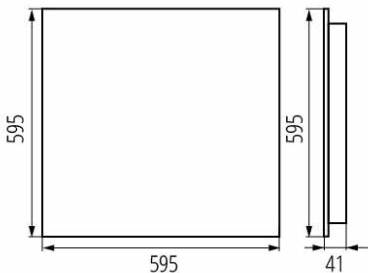

Oprawa LED podtynkowa

5905339371997

GENERAL DATA:

Colour: black

Place of assembly: Recessed mount in the ceiling

Place of application: Indoors

Minimum distance from the illuminated object : 0,5m

Compatible with a dimmer: no

The product is not suitable to be covered with a heat-insulating material: yes

Length [mm]: 595

Width [mm]: 595

Height [mm]: 41

Integrated LED light source : yes

TECHNICAL DATA:

Rated voltage [V]: 220-240 AC

Rated frequency [Hz]: 50

Maximum power [W]: 47

Class of protection against electric shock : I

Lampshade material: plastic

Diode type: LED SMD

Luminous flux of the light fitting [lm]: 5450

Colour temperature: neutral warm white

Connection type: Self-clamping block

Range of sections of wires used [mm²]: 1,5÷2,5

Lamp-heating time [s]: ≤1

Lamp-ignition time [s]: ≤0,5

IP class: 20

LOGISTIC DATA:

Unit of measurement: unit

Oprawa LED podtynkowa