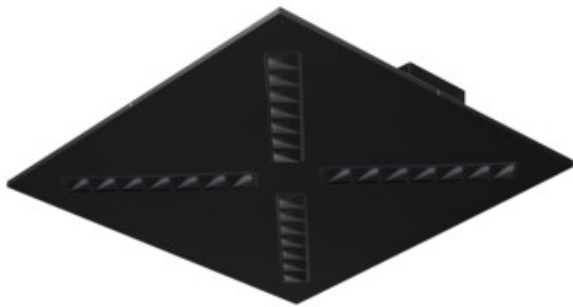

Oprawa LED podtynkowa

5905339371997

GENERAL DATA:

Colour: black

Place of assembly: Recessed mount in the ceiling

Place of application: Indoors

Minimum distance from the illuminated object : 0,5m

Compatible with a dimmer: no

The product is not suitable to be covered with a heat-insulating material: yes

Length [mm]: 595

Width [mm]: 595

Height [mm]: 41

Integrated LED light source : yes

TECHNICAL DATA:

Rated voltage [V]: 220-240 AC

Rated frequency [Hz]: 50

Maximum power [W]: 47

Class of protection against electric shock : I

Lampshade material: plastic

Diode type: LED SMD

Luminous flux of the light fitting [lm]: 5450

Colour temperature: neutral warm white

Number of on/off cycles: ≥30000

Lighting angle [°]: 80

Luminous efficiency of the lamp [lm/W]: 116

Ambient temperature range to which the product can be exposed: 5÷25

Shade type: louvre / black

Enclosure material: Metal