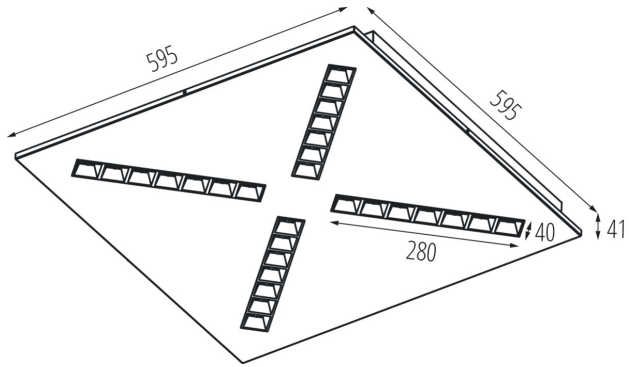

Number of on/off cycles: ≥30000

Lighting angle [°]: 80

Luminous efficiency of the lamp [lm/W]: 130

Ambient temperature range to which the product can be exposed: 5÷25

Shade type: louvre / black

Enclosure material: Metal

Connection type: Self-clamping block

Range of sections of wires used [mm²]: 1,5÷2,5

Lamp-heating time [s]: ≤1

Lamp-ignition time [s]: ≤0,5

IP class: 20

LOGISTIC DATA:

Unit of measurement: unit

Oprawa LED podtynkowa