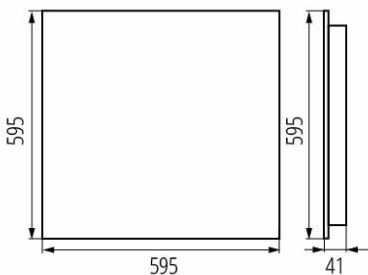

Oprawa LED podtynkowa

5905339372000

GENERAL DATA:

Colour: black

Place of assembly: Recessed mount in the ceiling

Place of application: Indoors

Minimum distance from the illuminated object : 0,5m

Compatible with a dimmer: no

The product is not suitable to be covered with a heat-insulating material: yes

Length [mm]: 595

Width [mm]: 595

Height [mm]: 41

Integrated LED light source : yes

TECHNICAL DATA:

Rated voltage [V]: 220-240 AC

Rated frequency [Hz]: 50

Maximum power [W]: 22

Class of protection against electric shock : I

Lampshade material: plastic

Diode type: LED SMD

Luminous flux of the light fitting [lm]: 2850

Colour temperature: white

Connection type: Self-clamping block

Range of sections of wires used [mm²]: 1,5÷2,5

Lamp-heating time [s]: ≤1

Lamp-ignition time [s]: ≤0,5

IP class: 20

LOGISTIC DATA:

Unit of measurement: unit

Oprawa LED podtynkowa