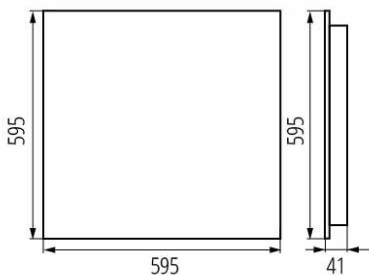

Oprawa LED podtynkowa

5905339372017

GENERAL DATA:

Colour: black

Place of assembly: Recessed mount in the ceiling

Place of application: Indoors

Minimum distance from the illuminated object : 0,5m

Compatible with a dimmer: no

The product is not suitable to be covered with a heat-insulating material: yes

Length [mm]: 595

Width [mm]: 595

Height [mm]: 41

Integrated LED light source : yes

TECHNICAL DATA:

Rated voltage [V]: 220-240 AC

Rated frequency [Hz]: 50

Maximum power [W]: 31

Class of protection against electric shock : I

Lampshade material: plastic

Diode type: LED SMD

Luminous flux of the light fitting [lm]: 3900

Colour temperature: white

Connection type: Self-clamping block

Range of sections of wires used [mm²]: 1,5÷2,5

Lamp-heating time [s]: ≤1

Lamp-ignition time [s]: ≤0,5

IP class: 20

LOGISTIC DATA:

Unit of measurement: unit

Oprawa LED podtynkowa