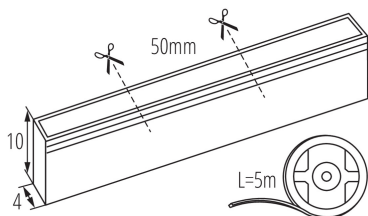

5905339372369

IP
65

Kanlux NEON LED are unique LED strips available in three color temperatures: cold white, warm white, neutral white and blue. They are waterproof (IP65) and exceptionally flexible. Their advantage is uniform illumination along the entire length (no light points visible) and a 3-year warranty. Kanlux NEON LED is a very bright light that can be successfully used not only for home or commercial use, but also as advertising NEONS. Their flexibility and elasticity allow them to be formed into virtually unlimited shapes. Each Kanlux NEON LED strip is 5 meters long and is powered by 24V.

GENERAL DATA:

Place of application: Indoors

Minimum distance from the illuminated object: 0,1m

Length [mm]: 5000

Width [mm]: 4

Height [mm]: 10

Mercury content: no

TECHNICAL DATA:

LOGISTIC DATA:

Unit of measurement: unit

Packaging method: 30

Number of units in the packaging: 30

Net unit weight [g]: 266

Grammage [g]: 353.33

Length of a unit pack [cm]: 25

Width of a unit pack [cm]: 1.5