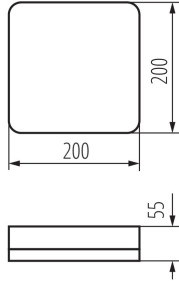

37303 IPER LED 19W-NW-L-SE

Ceiling-mounted LED light fitting