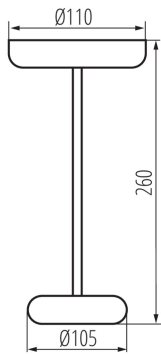

Height [mm]: 260

Diameter [mm]: 110

Integrated LED light source: yes

TECHNICAL DATA:

Rated voltage [V]: 3,7 DC 18650 ACCU

Maximum power [W]: max 1,7

Class of protection against electric shock: III

Lampshade material: plastic

Battery (type): 18650

Battery (parameters): Li-Ion 1800mA

Enclosure material: plastic, Metal

IP class: 44

LOGISTIC DATA:

Unit of measurement: unit

Packaging method: 12

Number of units in the secondary packaging: 1

Number of units in the packaging: 12

Net unit weight [g]: 336

Grammage [g]: 480

37314 FLUXY LED IP44 Y

LED table lamp

Length of a unit pack [cm]: 10.5

Width of a unit pack [cm]: 10.5

Height of a unit pack [cm]: 27