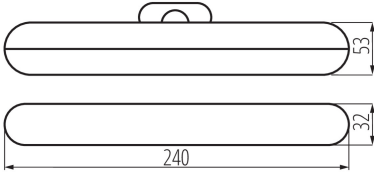

37390 CALIZA LED CCT W

LED wall mounted fitting

5905339373908

Kanlux CALIZIA LED is a modern wall lamp with a luminous flux of 160 lm, which is charged via USB C (the set includes a 220 mm cable). You can attach the base of the wall lamp to the wall or cabinet using tape or 2 screws (included in the set), and you can easily detach the lighting part (magnetic holder) for charging. A useful function of the Kanlux CALIZIA LED wall lamp is the change of light intensity and color. Kanlux CALIZIA LED will be useful in places where there is no installation, as a furniture or portable lamp. The lamp operating time is a maximum of 5 hours.

GENERAL DATA:

Colour: white
Place of assembly: wall mounted, ceiling mounted
Place of application: Indoors
Minimum distance from the illuminated object: 0,1m
Compatible with a dimmer: no
On switch: yes
Length [mm]: 240
Width [mm]: 32
Height [mm]: 53
Integrated LED light source: yes

TECHNICAL DATA:

Rated voltage [V]: 3,7 DC ACCU
Maximum power [W]: max 2
Class of protection against electric shock: III
Lampshade material: plastic
Diode type: LED SMD
Luminous flux [lm]: max 160
Colour temperature: Warm white, white, cold white
Correlated colour temperature [K]: 3000/4000/6500
Colour consistency in McAdam ellipses: 6
Colour rendering index: 80
Service life [h]: 25000
Number of on/off cycles: ≥15000
Luminous efficiency of the lamp [lm/W]: max 80
Ambient temperature range to which the product can be exposed: 5÷25
Battery (type): 402284
Battery (parameters): Li-Ion 800mAh
Enclosure material: plastic
Lamp-heating time [s]: ≤1
Lamp-ignition time [s]: ≤0,5

37390 CALIZA LED CCT W

LED wall mounted fitting

The fixture is movable vertically [°]: 180

IP class: 20

LOGISTIC DATA:

Unit of measurement: unit

Packaging method: 50

Number of units in the secondary packaging : 1