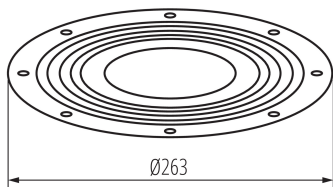

38128 HBPHS LENS 200W 60D

Accessory for high-bay light fittings

5905339381286

"Kanlux HB PRO STRONG are high-bay luminaires, offering luminous efficiency of up to 170 lm/W. Thanks to the 1-10V power supply with dimming function, enabling smooth regulation of light intensity, as well as the possibility of manual adjustment of the luminaire power at the following levels: 100%, 75 % and 50% you will gain even greater control over the lighting. Kanlux HB PRO STRONG in the 200W version generates a luminous flux of 34,000 lm, which will ensure visibility even in large spaces.

The safety and versatility of these fixtures are crucial, which is why Kanlux HB PRO STRONG is equipped with top security features. Protection against mechanical damage at the IK10 level (using a protective grid) and resistance to the ingress of water and dust at the IP65 level make this luminaire a safe choice for various applications. We guarantee not only a 5-year warranty for Kanlux HB PRO STRONG fixtures, but also 50,000 hours of use. Additionally, a wide range of available accessories, such as protective grids, lenses and wall and ceiling mounts, allow you to adapt the luminaire to the specific needs of your space.

GENERAL DATA:

Diameter [mm]: 263

TECHNICAL DATA:

Lampshade material: PC

Lighting angle [°]: 60

LOGISTIC DATA:

Unit of measurement: unit

Packaging method: 15

Number of units in the secondary packaging : 1

Number of units in the packaging: 15

Net unit weight [g]: 210

Grammage [g]: 252.67

Gross unit weight [g]: 218

Length of a unit pack [cm]: 26

Width of a unit pack [cm]: 26

Height of a unit pack [cm]: 0.5

Weight of a cardboard box [kg]: 3.79005

Width of a cardboard box [cm]: 34

Height of a cardboard box [cm]: 15.5

Length of a cardboard box [cm] : 34

Volume of a cardboard box [m³]: 0.017918

ADDITIONAL INFORMATION:

- HBPHS LENS 200W 60D: lens for a 200W highbay, beam angle 60°