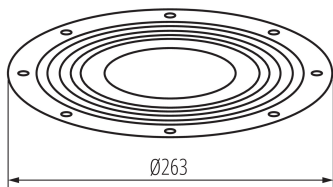

## 38129 HBPHS LENS 200W 120D

Accessory for high-bay light fittings

5905339381293

"Kanlux HB PRO STRONG are high-bay luminaires, offering luminous efficiency of up to 170 lm/W. Thanks to the 1-10V power supply with dimming function, enabling smooth regulation of light intensity, as well as the possibility of manual adjustment of the luminaire power at the following levels: 100%, 75 % and 50% you will gain even greater control over the lighting. Kanlux HB PRO STRONG in the 200W version generates a luminous flux of 34,000 lm, which will ensure visibility even in large spaces.