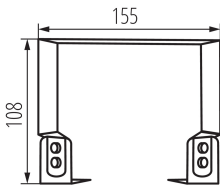

38137 HBPHS BRACKET

Accessory for high-bay light fittings

5905339381378

"Kanlux HB PRO STRONG are high-bay luminaires, offering luminous efficiency of up to 170 lm/W. Thanks to the 1-10V power supply with dimming function, enabling smooth regulation of light intensity, as well as the possibility of manual adjustment of the luminaire power at the following levels: 100%, 75 % and 50% you will gain even greater control over the lighting. Kanlux HB PRO STRONG in the 200W version generates a luminous flux of 34,000 lm, which will ensure visibility even in large spaces.

Additionally, a wide range of available accessories, such as protective grids, lenses and wall and ceiling mounts, allow you to adapt the luminaire to the specific needs of your space.

LOGISTIC DATA:

Unit of measurement: unit