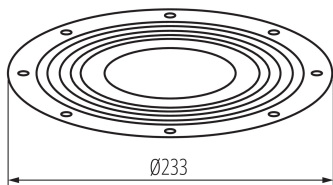

## 38138 HBPHS LENS 150W 60D

Accessory for high-bay light fittings

5905339381385

"Kanlux HB PRO STRONG are high-bay luminaires, offering luminous efficiency of up to 170 lm/W. Thanks to the 1-10V power supply with dimming function, enabling smooth regulation of light intensity, as well as the possibility of manual adjustment of the luminaire power at the following levels: 100%, 75 % and 50% you will gain even greater control over the lighting. Kanlux HB PRO STRONG in the 200W version generates a luminous flux of 34,000 lm, which will ensure visibility even in large spaces.