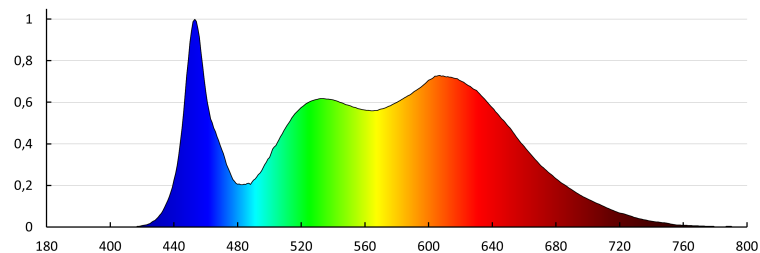

ADDITIONAL INFORMATION:

- 3 years Warranty under the terms of the warranty statement, available on our website