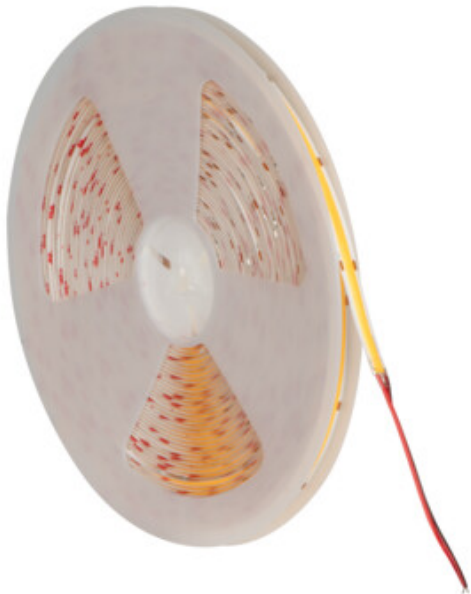

LED tape

5905339389183

24V

### GENERAL DATA:

**Place of application:** Indoors

**Minimum distance from the illuminated object:** 0,1m

**Length [mm]:** 20000

**Width [mm]:** 8

**Height [mm]:** 20000

**Depth [mm]:** 2

**Mercury content:** no

**Mercury content in the lamp [mg]:** 0

**Useful luminous flux of the light source  $\Phi_{use}$  [lm]:** in sphere (360°)

**Colour temperature:** white

**Correlated colour temperature [K]:** 4000

**Colour consistency in McAdam ellipses:** 6

**Colour rendering index:** 90