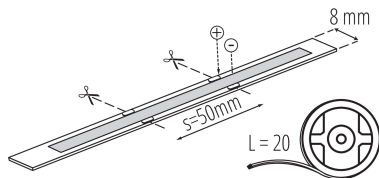

LED tape

**Gross unit weight [g] :** 464

**Length of a unit pack [cm] :** 37.5

**Width of a unit pack [cm] :** 1.5

**Height of a unit pack [cm] :** 39.5

**Weight of a cardboard box [kg] :** 5.21

**Width of a cardboard box [cm] :** 38.5