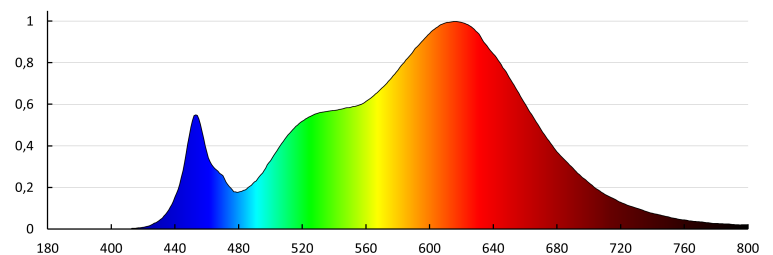

ADDITIONAL INFORMATION:

- 5 years Warranty under the terms of the warranty statement, available on our website