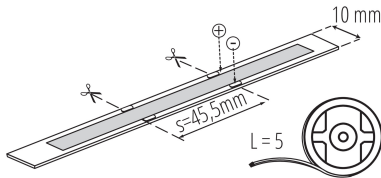

LED tape

IP class: 00

Possibility of cutting LED strips into segments [cm]: 4,55

Energy efficiency class: F

LOGISTIC DATA:

Unit of measurement: unit

Packaging method: 25

Number of units in the secondary packaging: 25

Number of units in the packaging: 50

Net unit weight [g]: 86

Grammage [g]: 149.8

Gross unit weight [g]: 132

Length of a unit pack [cm]: 21

Width of a unit pack [cm]: 1.5

Height of a unit pack [cm]: 23

Weight of a cardboard box [kg]: 7.49

Width of a cardboard box [cm]: 30.5

Height of a cardboard box [cm]: 30

Length of a cardboard box [cm]: 47

Volume of a cardboard box [m³]: 0.043005

ADDITIONAL INFORMATION:

- 5 years Warranty under the terms of the warranty statement, available on our website