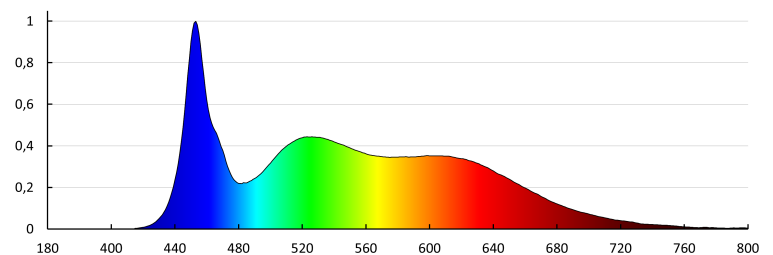

ADDITIONAL INFORMATION:

- 5 years Warranty under the terms of the warranty statement, available on our website