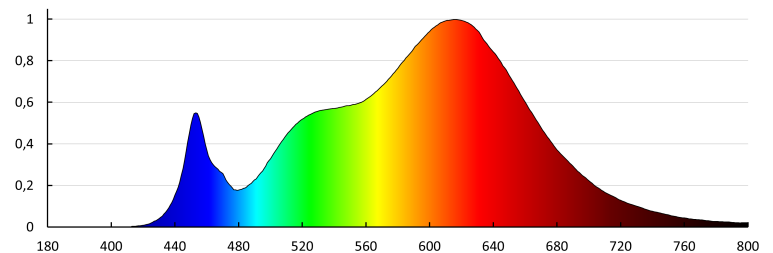

ADDITIONAL INFORMATION:

- 5 years Warranty under the terms of the warranty statement, available on our website