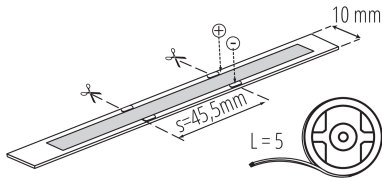

LED tape

IP class: 65

Possibility of cutting LED strips into segments [cm]: 4,55

Energy efficiency class: F

LOGISTIC DATA:

Unit of measurement: unit

Packaging method: 25

Number of units in the secondary packaging: 25

Number of units in the packaging: 50

Net unit weight [g]: 118

Grammage [g]: 181.6

Gross unit weight [g]: 162

Length of a unit pack [cm]: 21

Width of a unit pack [cm]: 1.5

Height of a unit pack [cm]: 23

Weight of a cardboard box [kg]: 9.08

Width of a cardboard box [cm]: 30.5

Height of a cardboard box [cm]: 30

Length of a cardboard box [cm]: 47

Volume of a cardboard box [m³]: 0.043005

ADDITIONAL INFORMATION:

- 5 years Warranty under the terms of the warranty statement, available on our website