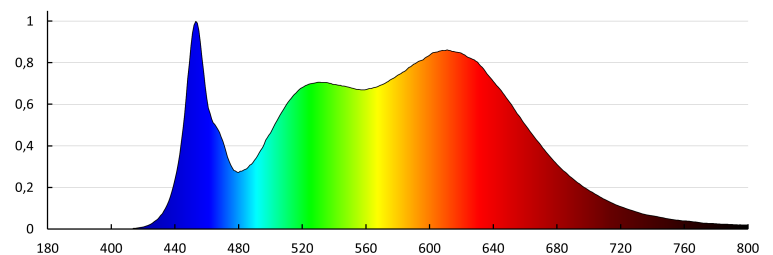

ADDITIONAL INFORMATION:

- 5 years Warranty under the terms of the warranty statement, available on our website