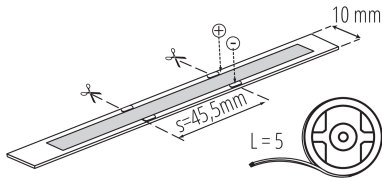

GENERAL DATA:

Place of application: Indoors

Minimum distance from the illuminated object: 0,1m

Length [mm]: 5000

Width [mm]: 10

Height [mm]: 5000

Depth [mm]: 2

Mercury content: no

LED tape

IP class: 65

Possibility of cutting LED strips into segments [cm]: 4,55

Energy efficiency class: F

LOGISTIC DATA:

Unit of measurement: unit

Packaging method: 25

Number of units in the secondary packaging: 25