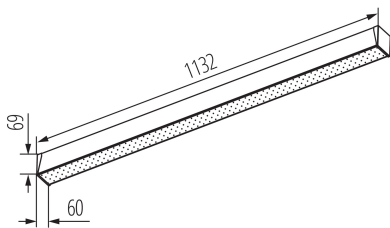

Linear LED luminaire

5905339394583

GENERAL DATA:

Colour: brązowe drewno

Number of modules (LED light source): 2

TECHNICAL DATA:

Maximum power [W]: 28

Enclosure material: aluminum alloy

Luminous flux [lm]: 5390

Useful luminous flux of the light source Φ_{use} [lm]: 2693

Useful luminous flux of the light source Φ_{use} [lm]: in sphere (360°)

Colour temperature: white

Correlated colour temperature [K]: 4000

Lighting angle [°]: X75/Y90

Luminous efficiency of the lamp [lm/W]: 193

Shade type: microprismatic

LOGISTIC DATA:

Unit of measurement: unit

Packaging method: 1

Number of units in the secondary packaging: 1

Number of units in the packaging: 1

Net unit weight [g]: 2050