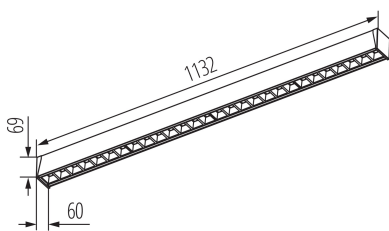

Enclosure material: aluminum alloy

Luminous flux [lm]: 5850

Useful luminous flux of the light source Φ_{use} [lm]: 1461

Useful luminous flux of the light source Φ_{use} [lm]: in sphere (360°)

Colour temperature: white

Correlated colour temperature [K]: 4000

Lighting angle [°]: X60/Y60

Luminous efficiency of the lamp [lm/W]: 172

Shade type: louver

LOGISTIC DATA:

Unit of measurement: unit

Packaging method: 1

Number of units in the secondary packaging: 1

Number of units in the packaging: 1

Net unit weight [g]: 2050

Linear LED luminaire

ACCESSORIES

32541

ALIN CORD 1F-B

Power supply terminal for ALIN luminaires and tracks, 1-phase, black, 150 cm

32535