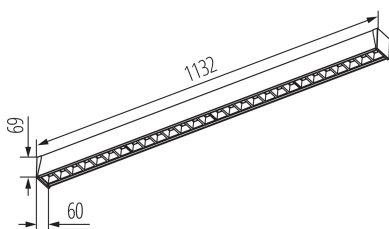

39484 AR-ML-WW-5D-BRW-NT

Linear LED luminaire

5905339394842

GENERAL DATA:

Colour: brązowe drewno
Place of assembly: ceiling mounted
Place of application: Indoors
Minimum distance from the illuminated object: 0,5m
Compatible with a dimmer: no
Fixture lighting direction: down
Length [mm]: 1140
Width [mm]: 60
Height [mm]: 69
Integrated LED light source: yes
Number of modules (LED light source): 4

TECHNICAL DATA:

Rated voltage [V]: 220-240 AC
Rated frequency [Hz]: 50
Maximum power [W]: 24
Class of protection against electric shock: I
Lampshade material: plastic
Enclosure material: stal|tworzywo sztuczne
Diode type: LED SMD
Luminous flux [lm]: 4060
Useful luminous flux of the light source Φ_{use} [lm]: 1015
Useful luminous flux of the light source Φ_{use} [lm]: in sphere (360°)
Colour temperature: warm white
Correlated colour temperature [K]: 3000
Colour consistency in McAdam ellipses: ≤ 6
Colour rendering index: 80
Service life [h]: 50000
Luminous-flux-retention factor at the end of rated service life: L90B10
Number of on/off cycles: ≥ 30000
Lighting angle [°]: X60/Y60
Luminous efficiency of the lamp [lm/W]: 169
Ambient temperature range to which the product can be exposed: 5÷25
Shade type: louvre
Connection type: Self-clamping block
Range of sections of wires used [mm²]: 1,5÷2,5

Number of units in the packaging: 1

Net unit weight [g]: 2100

ACCESSORIES

32541

ALIN CORD 1F-B

Power supply terminal for ALIN luminaires and tracks, 1-phase, black, 150 cm

32535

ALIN CORD SQ 1F-B