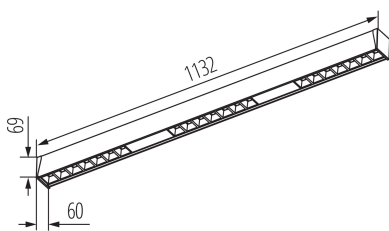

Linear LED luminaire

5905339394941

GENERAL DATA:

Colour: brązowe drewno

Number of modules (LED light source): 3

TECHNICAL DATA:

Maximum power [W]: 35

Enclosure material: aluminum alloy

Lighting angle [°]: X60/Y60

Luminous efficiency of the lamp [lm/W]: 159

Shade type: raster sekcje

LOGISTIC DATA:

Unit of measurement: unit

Packaging method: 1

Number of units in the secondary packaging: 1

Number of units in the packaging: 1

Net unit weight [g]: 2050

Linear LED luminaire

ACCESSORIES

32541

ALIN CORD 1F-B

Power supply terminal for ALIN luminaires and tracks, 1-phase, black, 150 cm

32535

ALIN CORD SQ 1F-B