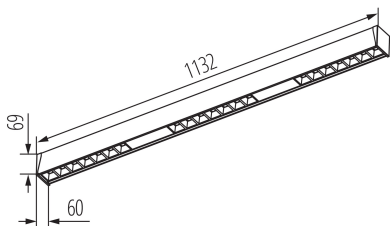

GENERAL DATA:

Colour: brązowe drewno

Number of modules (LED light source): 3

TECHNICAL DATA:

Maximum power [W]: 35

Enclosure material: aluminum alloy

Luminous flux [lm]: 5280

Useful luminous flux of the light source Φ_{use} [lm]: 1761

Useful luminous flux of the light source Φ_{use} [lm]: in sphere (360°)

Colour temperature: warm white

Correlated colour temperature [K]: 3000

Lighting angle [°]: X60/Y60

Luminous efficiency of the lamp [lm/W]: 151

Shade type: raster sekcje

LOGISTIC DATA:

Unit of measurement: unit

Packaging method: 1

Number of units in the secondary packaging: 1

Number of units in the packaging: 1

Net unit weight [g]: 2050