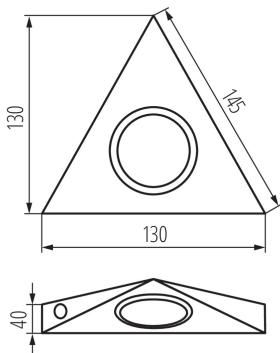

Under-cabinet spotlight fitting

5905339043863

The Kanlux ZEPO series of eyes is the lighting intended under cabinets, for example, above a table top in a kitchen. ZEPOs are available in a version with an OFF switch and without it. JC with G4 thread is a light source intended for the eyes.

GENERAL DATA:

Colour: chrome matte

Place of assembly: ceiling mounted

Place of application: Indoors

Minimum distance from the illuminated object : 0,3m

On switch: yes

Length [mm]: 130

Width [mm]: 130

Height [mm]: 40

TECHNICAL DATA:

Rated voltage [V]: 12 AC; 12 DC

Maximum power [W]: max 10

Class of protection against electric shock : III

Lampshade material: glass

Light source included: no

Cap: G4

Ambient temperature range to which the product can be exposed: 5÷25

Enclosure material: steel

Connection type: Free cable ends

Wire length [m]: 0.1

IP class: 20

LOGISTIC DATA:

Unit of measurement: unit

Packaging method: 50

Number of units in the secondary packaging : 1

Number of units in the packaging : 50

Net unit weight [g]: 128

Grammage [g]: 190

Length of a unit pack [cm]: 13

Width of a unit pack [cm]: 4.5

Height of a unit pack [cm]: 13.5

Weight of a cardboard box [kg]: 9.5

Width of a cardboard box [cm]: 27.5

Height of a cardboard box [cm]: 25.5

Length of a cardboard box [cm] : 67.5