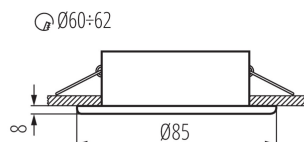

Ceiling-mounted spotlight fitting

5905339047038

IP
44/20

Kanlux MARIN means small and tight ceiling holders to be used in places with increased humidity. They can easily be placed in a bathroom above a mirror, in a kitchen or in a laundry.

GENERAL DATA:

Colour: chrome

Necessity of using self-shielding lamps: yes

Place of assembly: Recessed mount in the ceiling

Place of application: Indoors and outdoors

Minimum distance from the illuminated object: 0,5m

The product is not suitable to be covered with a heat-insulating material: yes

Height [mm]: 37

Diameter [mm]: 85

Assembly hole [mm]: Ø60-62

TECHNICAL DATA:

Rated voltage [V]: 12 AC; 12 DC

Maximum power [W]: max 10

Class of protection against electric shock: III

Light source: MR16

Light source included: no

Cap: Gx5,3

Enclosure material: steel

Connection type: Free cable ends

Wire length [m]: 0.12

Wire diameter [mm²]: 0.75

Lighting-fixture angle regulation: none

IP class: 44/20

LOGISTIC DATA:

Packaging method: 50

Number of units in the secondary packaging: 1

Number of units in the packaging: 50

Number of units per layer on a pallet: 350

Net unit weight [g]: 100

Grammage [g]: 128

Length of a unit pack [cm]: 8.5

Width of a unit pack [cm]: 4

Height of a unit pack [cm]: 9

Weight of a cardboard box [kg]: 6.4

Width of a cardboard box [cm]: 22.5

Height of a cardboard box [cm]: 20

Length of a cardboard box [cm]: 45.5

Volume of a cardboard box [m³]: 0.020475