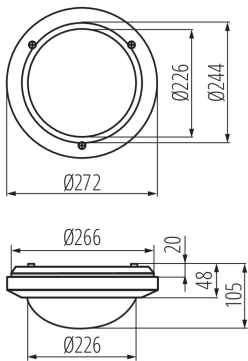

Ceiling-mounted light fitting with replaceable light source

5905339070159

Kanlux MARC DL ceiling light fixture combines high resistance to dust, moisture (IP54) and UV radiation are other assets of the luminaire.

GENERAL DATA:

Colour: white

Place of assembly: wall mounted, ceiling mounted

Place of application: Indoors and outdoors

Minimum distance from the illuminated object: 0,5m

Height [mm]: 105

Diameter [mm]: 244

TECHNICAL DATA:

Rated voltage [V]: 220-240 AC

Rated frequency [Hz]: 50

Maximum power [W]: max 60

Class of protection against electric shock: II

Lampshade material: PC

Light source: GLS/CFL/LED

Cap: E27

Ambient temperature range to which the product can be exposed: -10÷35

Enclosure material: PC

Connection type: Terminal block

Range of sections of wires used [mm²]: 1-1,5

IP class: 54

LOGISTIC DATA:

Packaging method: 12

Number of units in the packaging: 12

Net unit weight [g]: 530

Grammage [g]: 783.33

Length of a unit pack [cm]: 28

Width of a unit pack [cm]: 11

Height of a unit pack [cm]: 28

Weight of a cardboard box [kg]: 9.39996

Width of a cardboard box [cm]: 57.5

Height of a cardboard box [cm]: 36

Length of a cardboard box [cm]: 59.5

Volume of a cardboard box [m³]: 0.123165