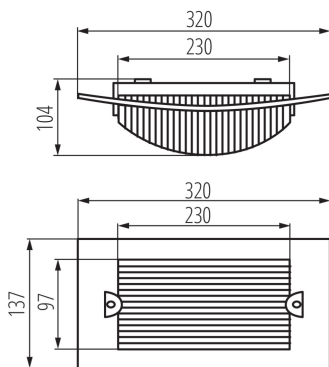

Ceiling-mounted light fitting with replaceable light source

5905339070258

Kanlux TURK is a fixture with high resistance to UV radiation makes it perfect for outdoor use, e.g. on building façade, terrace or balcony.

GENERAL DATA:

Colour: white

Place of assembly: wall mounted, ceiling mounted

Place of application: Indoors and outdoors

Minimum distance from the illuminated object: 0,5m

Length [mm]: 320

Width [mm]: 104

Height [mm]: 137

TECHNICAL DATA:

Rated voltage [V]: 220-240 AC

Rated frequency [Hz]: 50

Maximum power [W]: max 60

Class of protection against electric shock: II

Lampshade material: PC

Light source: GLS/CFL/LED

Light source included: no

Cap: E27

Enclosure material: PC

Connection type: Terminal block

Range of sections of wires used [mm²]: 1-2,5

IP class: 54

LOGISTIC DATA:

Packaging method: 20

Number of units in the packaging: 20

Net unit weight [g]: 350

Grammage [g]: 525

Length of a unit pack [cm]: 15

Width of a unit pack [cm]: 11

Height of a unit pack [cm]: 32.5

Weight of a cardboard box [kg]: 10.5

Width of a cardboard box [cm]: 57.5

Height of a cardboard box [cm]: 34

Length of a cardboard box [cm]: 60

Volume of a cardboard box [m³]: 0.1173