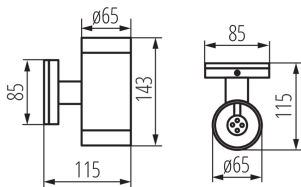

Facade luminaire

5905339070807

IP
54

Kanlux BART EL is a façade luminaire which perfectly blends into a modern building and constructions of a more classic style. The rating of tightness (IP54) of Kanlux BART EL luminaire ensures resistance to weather conditions.

GENERAL DATA:

Colour: grey

Place of assembly: wall mounted

Place of application: Indoors and outdoors

Minimum distance from the illuminated object: 0,5m

Fixture lighting direction: up and down

Length [mm]: 85

Width [mm]: 115

Height [mm]: 143

TECHNICAL DATA:

Rated voltage [V]: 220-240 AC

Rated frequency [Hz]: 50

Maximum power [W]: 2 x max 35

Class of protection against electric shock: I

Light source: PAR16

Light source included: no

Cap: GU10

Ambient temperature range to which the product can be exposed: -20÷35

Enclosure material: aluminum alloy

Protective glass material: Tempered glass

Connection type: Bolt terminal block

Range of sections of wires used [mm²]: 1÷2,5

IP class: 54

LOGISTIC DATA:

Packaging method: 18

Number of units in the packaging: 18

Net unit weight [g]: 510

Grammage [g]: 605.56

Length of a unit pack [cm]: 12.5

Width of a unit pack [cm]: 9

Height of a unit pack [cm]: 15.5

Weight of a cardboard box [kg]: 10.90008

Width of a cardboard box [cm]: 29

Height of a cardboard box [cm]: 39

Length of a cardboard box [cm]: 32

Volume of a cardboard box [m³]: 0.036192