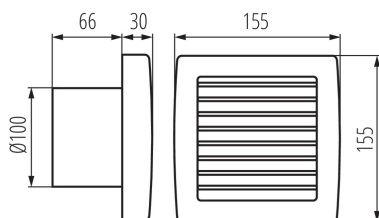

Ducted fan

8594056490172

Kanlux TWISTER AOL series of fans is available in two sizes with diameter of 100 and 120 mm. They are made of plastic, in white colour. Their power is 19 and 20 W respectively. The number of rotations from each size comes to 2550/min.

### GENERAL DATA:

**Colour:** white  
**Place of assembly:** Recessed mount in the wall  
**Place of application:** Indoors  
**Automatic shutter:** yes  
**Length [mm]:** 155  
**Width [mm]:** 96  
**Height [mm]:** 155  
**Assembly hole [mm]:** Ø100

### TECHNICAL DATA:

**Rated voltage [V]:** 220-240 AC  
**Rated frequency [Hz]:** 50  
**Maximum power [W]:** 19  
**Class of protection against electric shock:** II  
**Engine rotation:** 2550  
**Connection type:** Terminal block  
**Range of sections of wires used [mm<sup>2</sup>]:** 1  
**Sound pressure [dB]:** 42  
**Air-flow volume rate [m<sup>3</sup>/h]:** 100  
**Motor-power consumption [W]:** 19  
**IP class:** X4

### LOGISTIC DATA:

**Packaging method:** 12  
**Number of units in the packaging:** 12  
**Net unit weight [g]:** 540  
**Grammage [g]:** 675  
**Length of a unit pack [cm]:** 16  
**Width of a unit pack [cm]:** 10  
**Height of a unit pack [cm]:** 16  
**Weight of a cardboard box [kg]:** 8.1  
**Width of a cardboard box [cm]:** 30  
**Height of a cardboard box [cm]:** 32.5  
**Length of a cardboard box [cm]:** 32.5  
**Volume of a cardboard box [m<sup>3</sup>]:** 0.031688