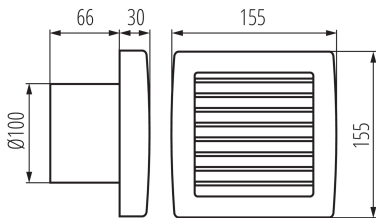

70953 TWISTER AOL100T

Ducted fan

8594056490202

Kanlux TWISTER AOL series of fans is available in two sizes with diameter of 100 and 120 mm. They are made of plastic, in white colour. Their power is 19 and 20 W respectively. The number of rotations from each size comes to 2550/min.

GENERAL DATA:

Colour: white

Place of assembly: Recessed mount in the wall

Place of application: Indoors

Time switch: yes

Automatic shutter: yes

Length [mm]: 155

Width [mm]: 96

Height [mm]: 155

Assembly hole [mm]: Ø100

TECHNICAL DATA:

Rated voltage [V]: 220-240 AC

Rated frequency [Hz]: 50

Maximum power [W]: 19

Class of protection against electric shock: II

Engine rotation: 2550

Connection type: Terminal block

Range of sections of wires used [mm²]: 1

Sound pressure [dB]: 42

Air Flow [m³/h]: 100

Motor-power consumption [W]: 19

IP class: X4

LOGISTIC DATA:

Unit of measurement: unit

Packaging method: 12

Number of units in the packaging: 12

Net unit weight [g]: 530

Grammage [g]: 650

Gross unit weight [g]: 622

Length of a unit pack [cm]: 16

Width of a unit pack [cm]: 10

Height of a unit pack [cm]: 16

Weight of a cardboard box [kg]: 7.8

Width of a cardboard box [cm]: 30

Height of a cardboard box [cm]: 33.5

Length of a cardboard box [cm]: 32.5