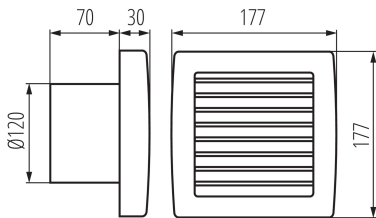

70956 TWISTER AOL120B

Ducted fan

8594056490226

Kanlux TWISTER AOL series of fans is available in two sizes with diameter of 100 and 120 mm. They are made of plastic, in white colour. Their power is 19 and 20 W respectively. The number of rotations from each size comes to 2550/min.

GENERAL DATA:

Colour: white

Place of assembly: Recessed mount in the wall

Place of application: Indoors

Automatic shutter: yes

Length [mm]: 177

Width [mm]: 100

Height [mm]: 177

Range of sections of wires used [mm²]: 1

Sound pressure [dB]: 42

Air Flow [m³/h]: 150

Motor-power consumption [W]: 20

IP class: X4

LOGISTIC DATA:

Unit of measurement: unit

Packaging method: 12

Number of units in the packaging: 12

Net unit weight [g]: 620

Grammage [g]: 770.83

Gross unit weight [g]: 722

Length of a unit pack [cm]: 18.5

Width of a unit pack [cm]: 10.5

Height of a unit pack [cm]: 18.5