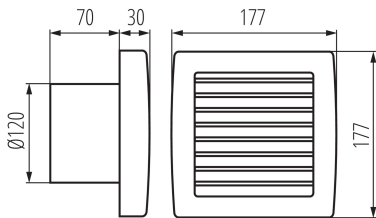

70960 TWISTER AOL120T

Ducted fan

8594056490257

Kanlux TWISTER AOL series of fans is available in two sizes with diameter of 100 and 120 mm. They are made of plastic, in white colour. Their power is 19 and 20 W respectively. The number of rotations from each size comes to 2550/min.

GENERAL DATA:

Colour: white

Place of assembly: Recessed mount in the wall

Place of application: Indoors

Time switch: yes

Automatic shutter: yes

Length [mm]: 177

Width [mm]: 100

Height [mm]: 177

Assembly hole [mm]: Ø120

TECHNICAL DATA:

Rated voltage [V]: 220-240 AC

Rated frequency [Hz]: 50

Maximum power [W]: 20

Class of protection against electric shock: II

Engine rotation: 2550

Connection type: Terminal block

Range of sections of wires used [mm²]: 1

Sound pressure [dB]: 42

Air Flow [m³/h]: 150

Motor-power consumption [W]: 20

IP class: X4

LOGISTIC DATA:

Unit of measurement: unit

Packaging method: 12

Number of units in the packaging: 12

Net unit weight [g]: 630

Grammage [g]: 783.33

Gross unit weight [g]: 734

Length of a unit pack [cm]: 18.5

Width of a unit pack [cm]: 10.5

Height of a unit pack [cm]: 18.5

Weight of a cardboard box [kg]: 9.39996

Width of a cardboard box [cm]: 36.5

Height of a cardboard box [cm]: 34.5

Length of a cardboard box [cm]: 39