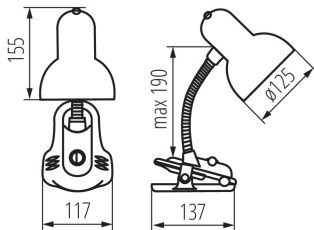

Kanlux SUZI is a simple desk lamp. It is available in several uniform colour versions. Kanlux SUZI has an adjustable arm and a clip thanks to which you can fix the lamp on a desk edge or on a shelf.

GENERAL DATA:

Colour: silver
Place of assembly: On the floor
Place of application: Indoors
Minimum distance from the illuminated object : 0,2m
On switch: yes
Length [mm]: 117
Width [mm]: 137
Height MAX [mm]: 190
Cable length [m]: 1.5

TECHNICAL DATA:

Rated voltage [V]: 220-240 AC
Rated frequency [Hz]: 50
Maximum power [W]: max 10W LED
Class of protection against electric shock : II
Lampshade material: steel
Light source included: no
Cap: E27
Enclosure material: plastic
Connection type: Cable terminated with a plug
The fixture is movable horizontally [°]: 360
The fixture is movable vertically [°]: 360
IP class: 20

LOGISTIC DATA:

Unit of measurement: unit
Packaging method: 20
Number of units in the secondary packaging : 1
Number of units in the packaging : 20
Net unit weight [g]: 520
Grammage [g]: 710
Gross unit weight [g]: 604
Length of a unit pack [cm]: 18
Width of a unit pack [cm]: 13
Height of a unit pack [cm]: 24
Weight of a cardboard box [kg]: 14.2
Width of a cardboard box [cm]: 39
Height of a cardboard box [cm]: 42

Date of issue: 12.03.2024, 15:17

We reserve the right to make technical changes. The data contained in this material are not legally binding.

Photometry: the results obtained from testing were from a specific sample.