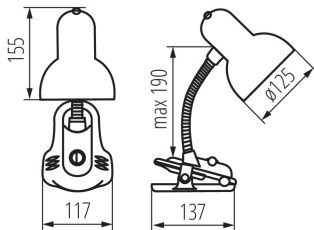

Kanlux SUZI is a simple desk lamp. It is available in several uniform colour versions. Kanlux SUZI has an adjustable arm and a clip thanks to which you can fix the lamp on a desk edge or on a shelf.

GENERAL DATA:

Colour: blue
Place of assembly: On the floor
Place of application: Indoors
Minimum distance from the illuminated object : 0,2m
On switch: yes
Length [mm]: 117
Width [mm]: 137
Height MAX [mm]: 190
Cable length [m]: 1.5

TECHNICAL DATA:

Rated voltage [V]: 220-240 AC
Rated frequency [Hz]: 50
Maximum power [W]: max 10W LED
Class of protection against electric shock : II
Lampshade material: steel
Light source included: no
Cap: E27
Enclosure material: plastic
Connection type: Cable terminated with a plug
The fixture is movable horizontally [°]: 360
The fixture is movable vertically [°]: 360
IP class: 20

LOGISTIC DATA:

Unit of measurement: unit
Packaging method: 20
Number of units in the secondary packaging : 1
Number of units in the packaging : 20
Net unit weight [g]: 520
Grammage [g]: 710
Gross unit weight [g]: 598
Length of a unit pack [cm]: 18
Width of a unit pack [cm]: 13
Height of a unit pack [cm]: 24
Weight of a cardboard box [kg]: 14.2
Width of a cardboard box [cm]: 39
Height of a cardboard box [cm]: 42