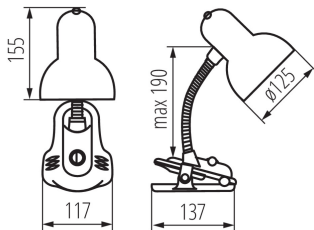

Kanlux SUZI is a simple desk lamp. It is available in several uniform colour versions. Kanlux SUZI has an adjustable arm and a clip thanks to which you can fix the lamp on a desk edge or on a shelf.

GENERAL DATA:

Colour: white
Place of assembly: On the floor
Place of application: Indoors
Minimum distance from the illuminated object : 0,2m
On switch: yes
Length [mm]: 117
Width [mm]: 137
Height MAX [mm]: 190
Cable length [m]: 1.5

TECHNICAL DATA:

Rated voltage [V]: 220-240 AC
Rated frequency [Hz]: 50
Maximum power [W]: max 10W LED
Class of protection against electric shock : II
Lampshade material: steel
Light source included: no
Cap: E27
Enclosure material: plastic
Connection type: Cable terminated with a plug
The fixture is movable horizontally [°]: 360
The fixture is movable vertically [°]: 360
IP class: 20

LOGISTIC DATA:

Unit of measurement: unit
Packaging method: 20
Number of units in the secondary packaging : 1
Number of units in the packaging : 20
Net unit weight [g]: 500
Grammage [g]: 601.5
Gross unit weight [g]: 594
Length of a unit pack [cm]: 18
Width of a unit pack [cm]: 13
Height of a unit pack [cm]: 19.5
Weight of a cardboard box [kg]: 12.03
Width of a cardboard box [cm]: 38
Height of a cardboard box [cm]: 41.5